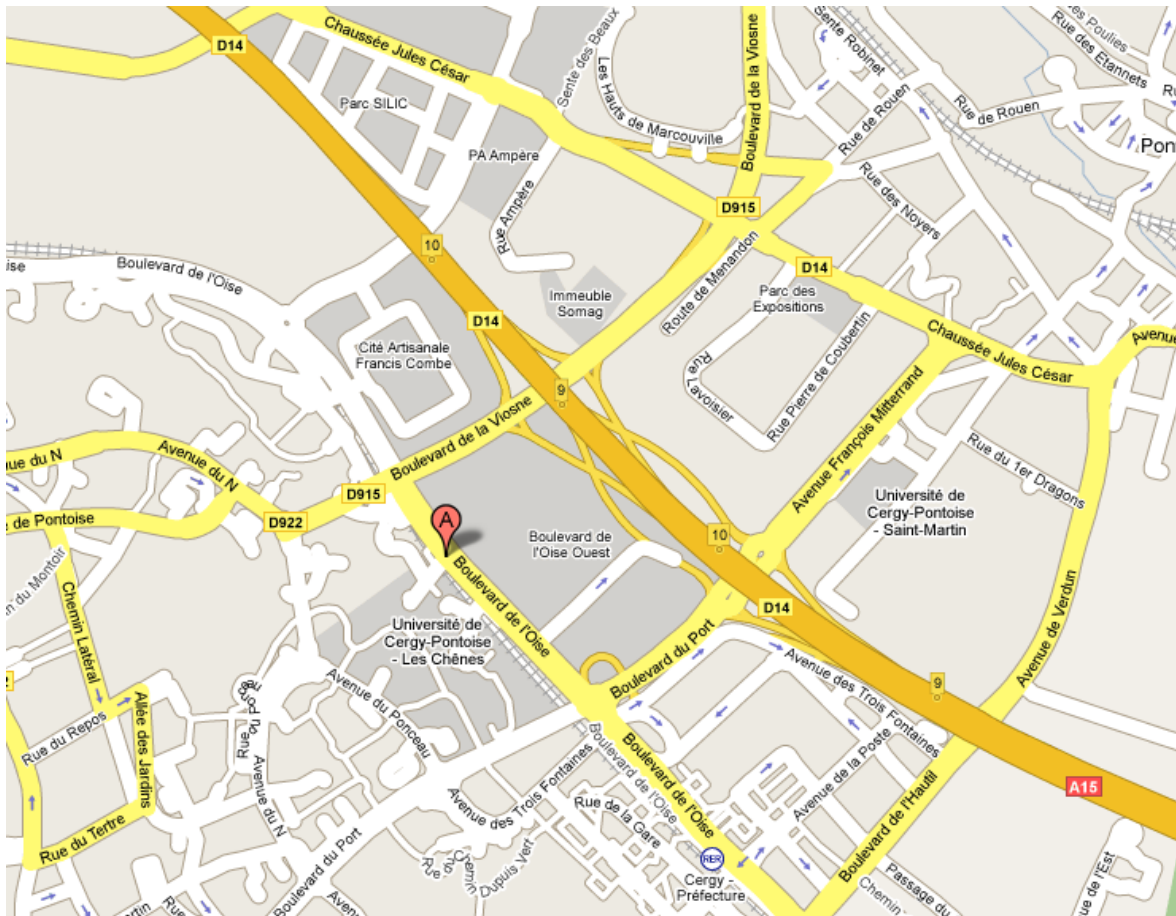

**2 rue des Chênes Emeraude
Immeuble Le Beaufay
95020 CERGY-PONTOISE**

**Tél : + 33(0) 1 34 43 93 99
Fax : + 33 (01) 34 43 93 98
www.exponens.com**

How to get to our office?

By car

Highway A 15 – Exit 10
Our office is located between the restaurant Mac Donald's and the MERCURE hotel.
Free parking available.

By public transport

RER fast train line A towards Cergy Le Haut.
Get off at Cergy Préfecture and follow the direction *Université à les Chênes* (approximately 10 min by foot).
Our office is located between the restaurant Mac Donald's and the MERCURE hotel.